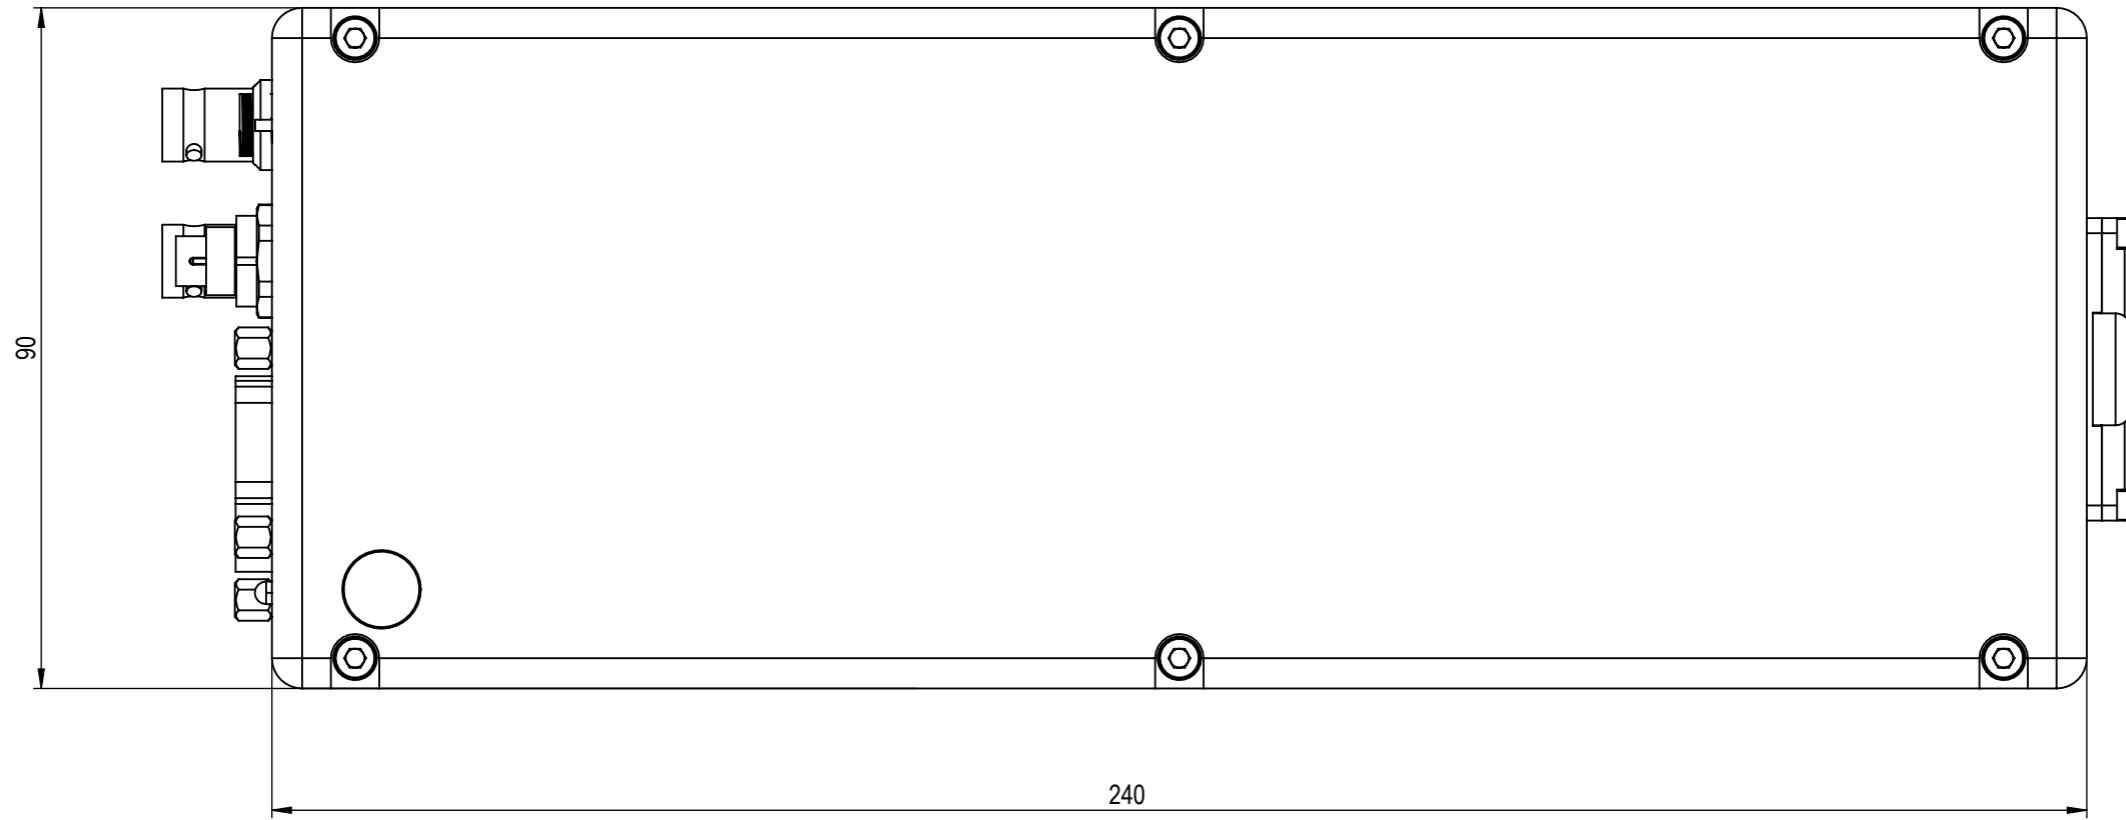

NOTE: This document is property of the company TOPTICA Photonics AG. All copyrights, trademarks, patents and other rights in connection herewith are expressly reserved to the company TOPTICA Photonics AG and no license is created hereby.

 TOPTICA Photonics AG Lochamer Schlag 19 82166 Grafelfing Tel.: 089-85837-0 Fax: 089-85837-200 Web: www.toptica.com	title	scale
	DL pro	1:1
dimensions are in mm	general tolerance	projection
view TOP	DIN ISO 2768 - fH	
	date	sheet
	29.05.2024	2/7