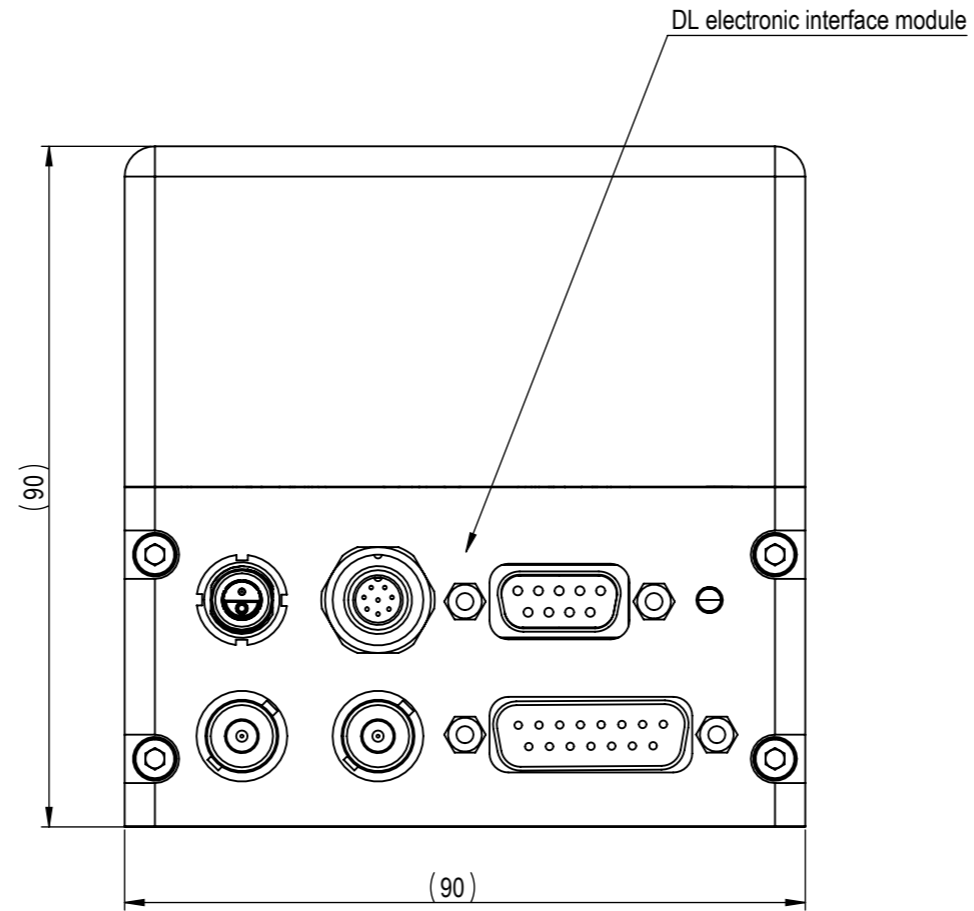

NOTE: This document is property of the company TOPTICA Photonics AG. All copyrights, trademarks, patents and other rights in connection herewith are expressly reserved to the company TOPTICA Photonics AG and no license is created hereby.

 TOPTICA Photonics AG Lochamer Schlag 19 82166 Grafelfing Tel.: 089-85837-0 Fax.: 089-85837-200 Web: www.toptica.com	title	scale		
	DL pro	1:1		
dimensions are in mm	general tolerance	projection	date	sheet
view BACK	DIN ISO 2768 - fH		29.05.2024	5/7