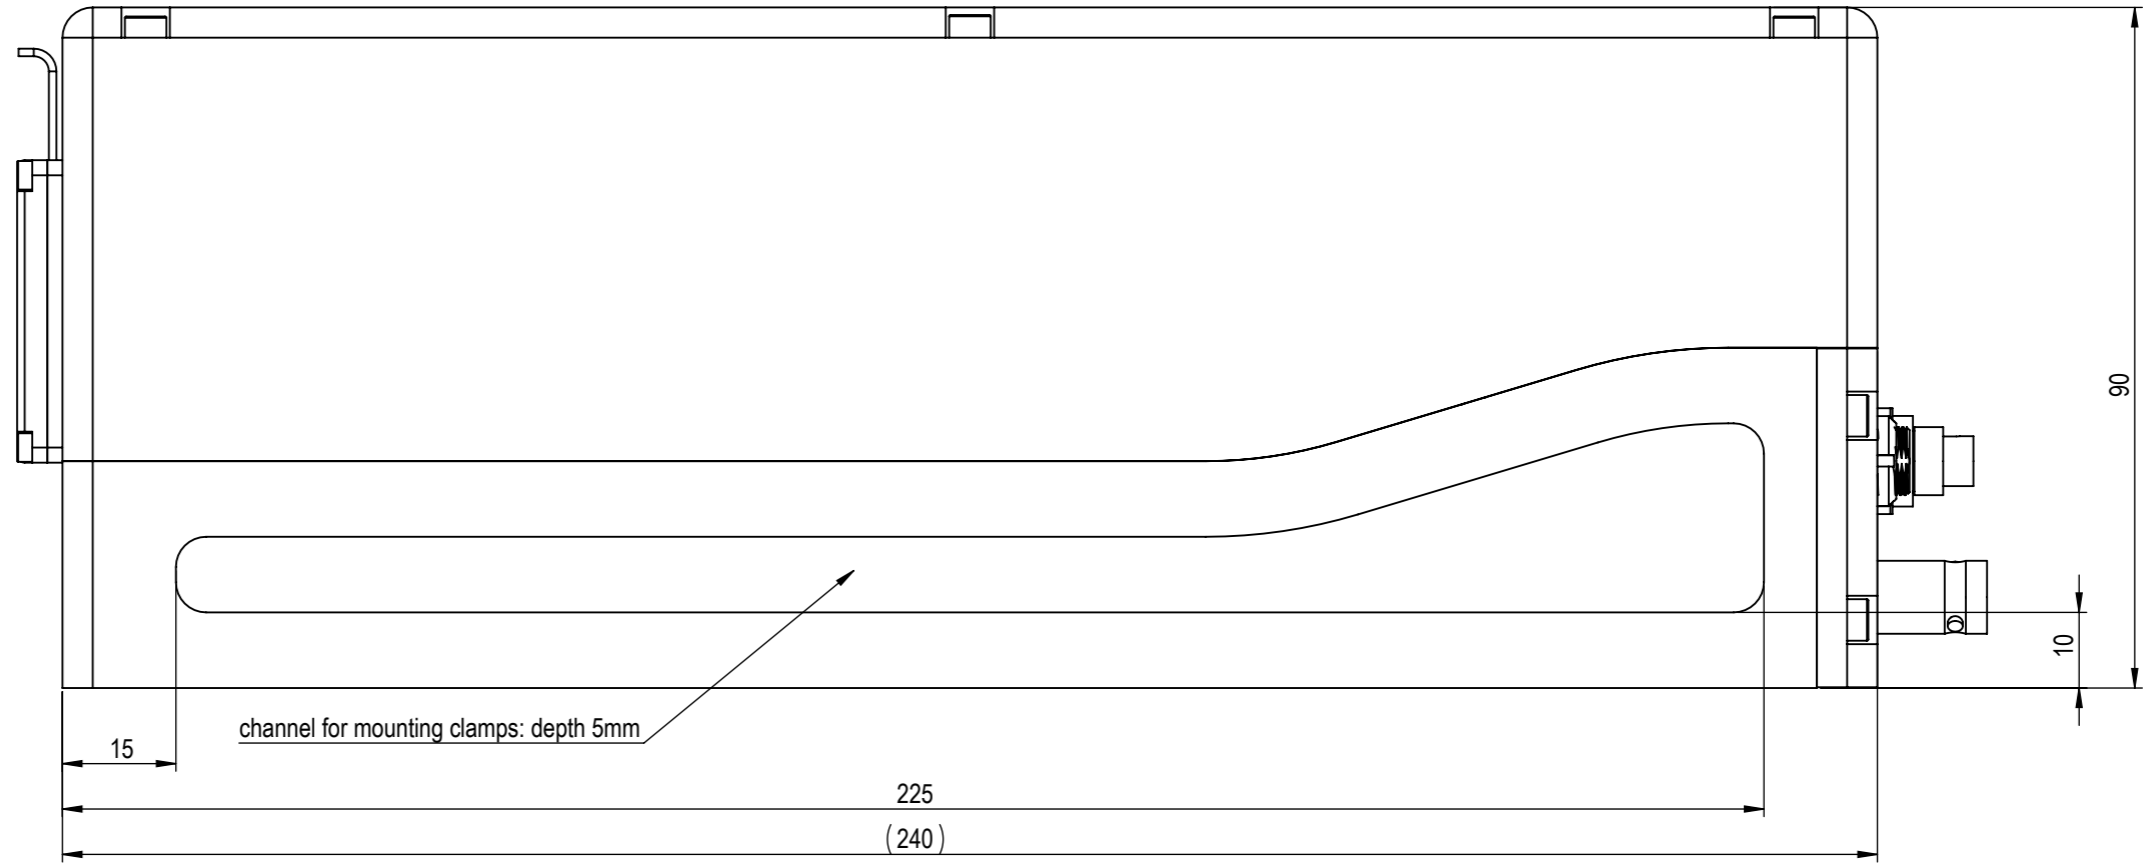

NOTE: This document is property of the company TOPTICA Photonics AG. All copyrights, trademarks, patents and other rights in connection herewith are expressly reserved to the company TOPTICA Photonics AG and no license is created hereby.

	title		scale
	DL pro		1:1
TOPTICA Photonics AG Tel.: 089-85837-0 Lochhamer Schlag 19 Fax: 089-85837-200 82166 Grafelfing Web: www.toptica.com	general tolerance	projection	format
dimensions are in mm view LEFT	DIN ISO 2768 - fH		A3
		date	sheet
		29.05.2024	7/7