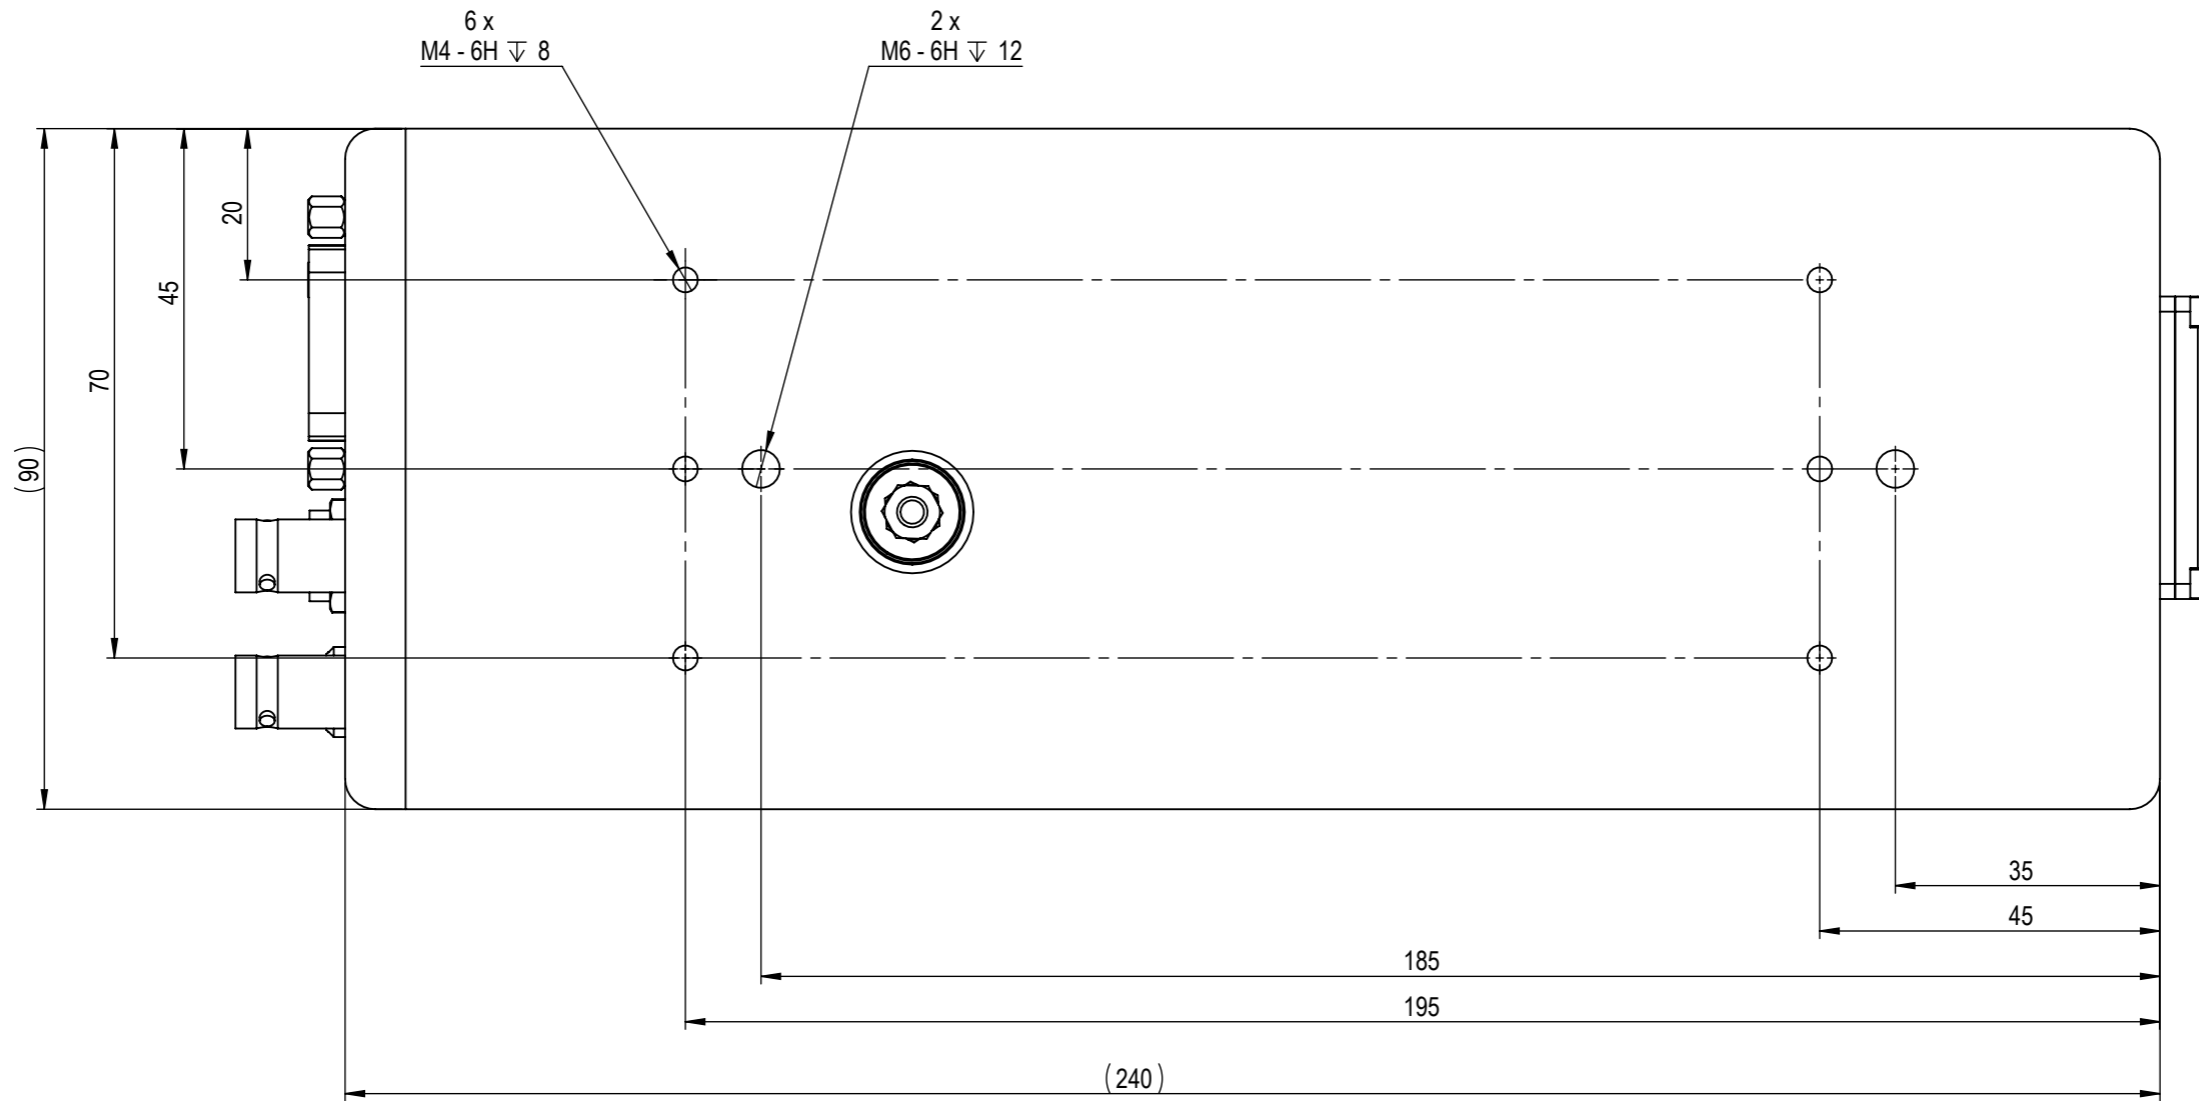

NOTE: This document is property of the company TOPTICA Photonics AG. All copyrights, trademarks, patents and other rights in connection herewith are expressly reserved to the company TOPTICA Photonics AG and no license is created hereby.

	title		scale
	DL pro		1:1
TOPTICA Photonics AG Tel.: 089-85837-0 Lochhamer Schlag 19 Fax.: 089-85837-200 82166 Grafelfing Web: www.toptica.com	general tolerance	projection	format
dimensions are in mm view BOTTOM	DIN ISO 2768 - fH		A3
	date		sheet
	Datum		3/7