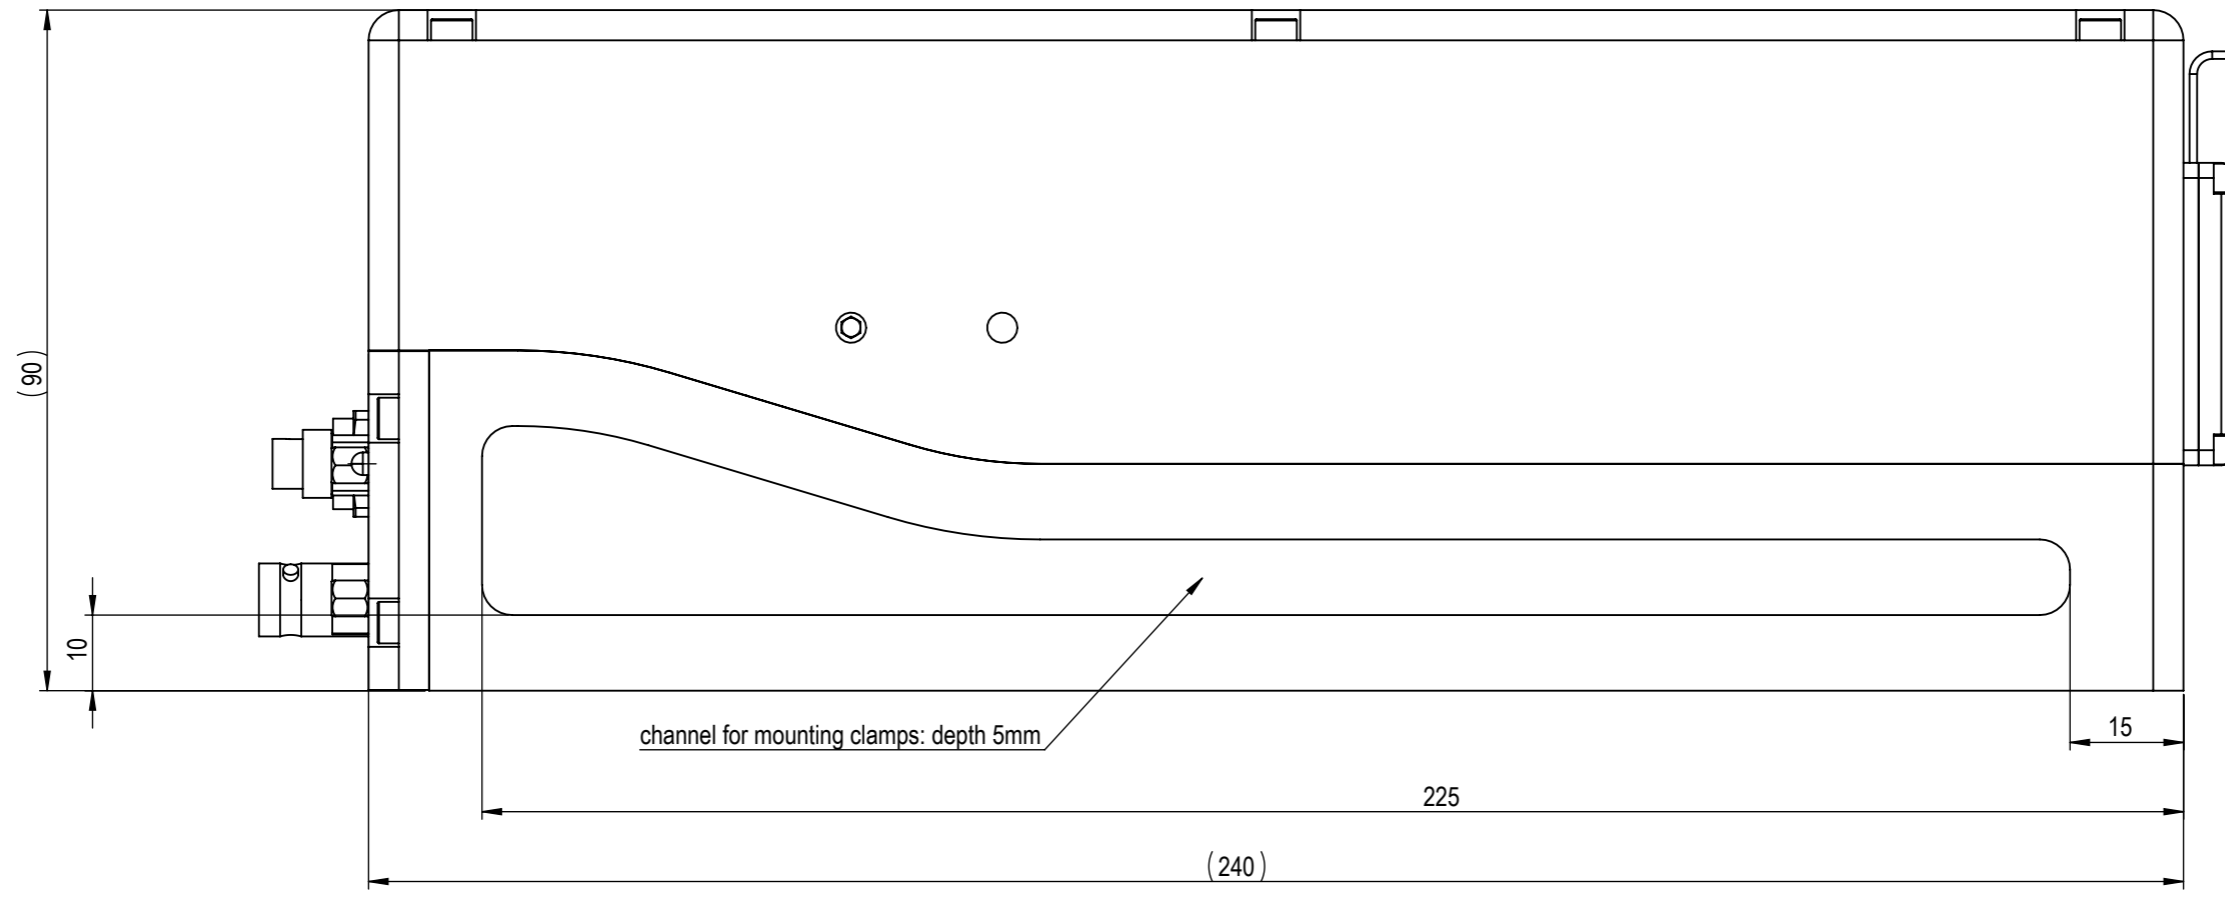

NOTE: This document is property of the company TOPTICA Photonics AG. All copyrights, trademarks, patents and other rights in connection herewith are expressly reserved to the company TOPTICA Photonics AG and no license is created hereby.

	title		scale
	DL pro		1:1
TOPTICA Photonics AG Tel.: 089-85837-0 Lochhamer Schlag 19 Fax: 089-85837-200 82166 Grafelfing Web: www.toptica.com	general tolerance	projection	format
dimensions are in mm view RIGHT	DIN ISO 2768 - fH		A3
	date	sheet	
	29.05.2024	6/7