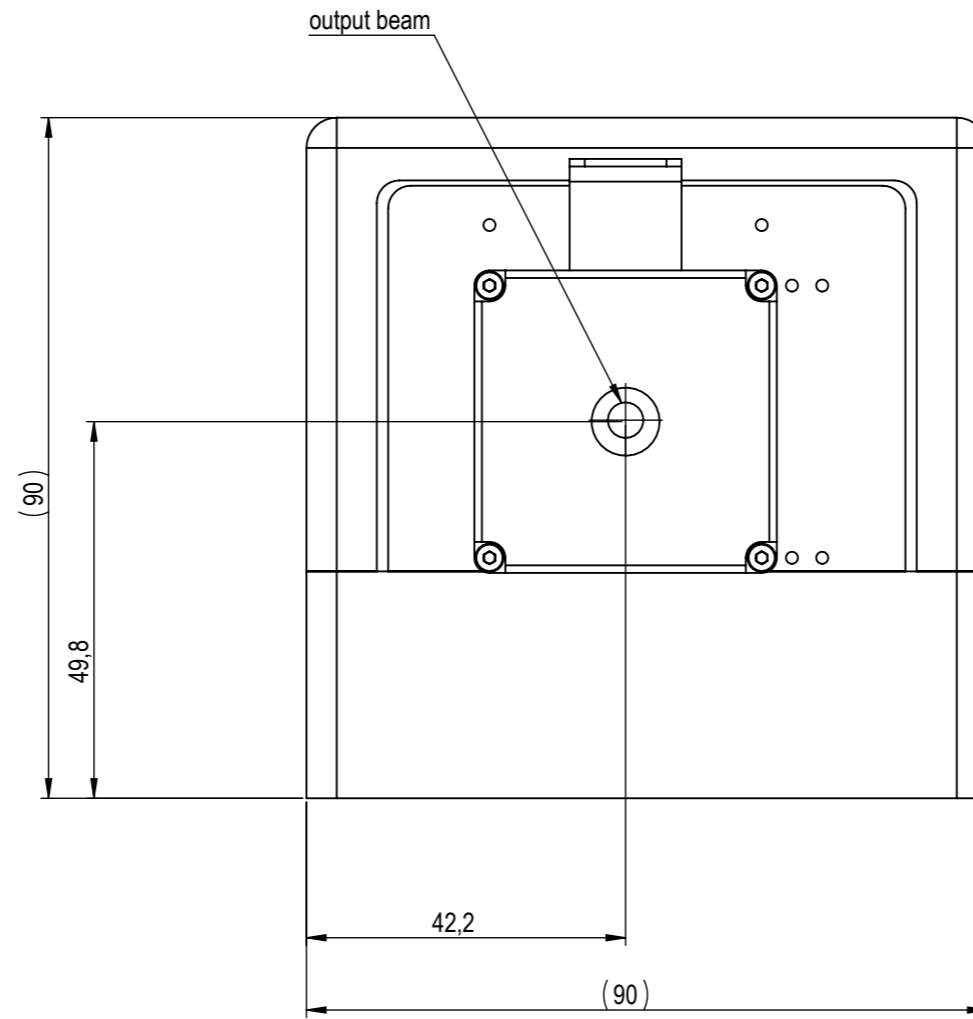

NOTE: This document is property of the company TOPTICA Photonics AG. All copyrights, trademarks, patents and other rights in connection herewith are expressly reserved to the company TOPTICA Photonics AG and no license is created hereby.

	title		scale
	DL pro		1:1
TOPTICA Photonics AG Tel.: 089-85837-0 Lochhamer Schlag 19 Fax.: 089-85837-200 82166 Grafelfing Web: www.toptica.com	general tolerance	projection	sheet
dimensions are in mm view FRONT	DIN ISO 2768 - fH		date 29.05.2024 4/7