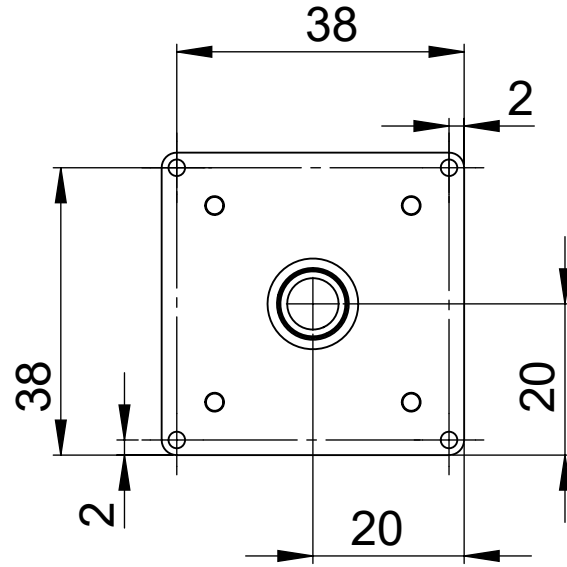

NOTE: This document is property of the company TOPTICA Photonics AG. All copyrights, trademarks, patents and other rights in connection herewith are expressly reserved to the company TOPTICA Photonics AG and no license is created hereby.

  TOPTICA Photonics AG Tel.: 089-85837-0 Lochhamer Schlag 19 Fax: 089-85837-200 82166 Gräfelfing Web: www.toptica.com	title		scale
	FiberDock		1:1
dimensions are in mm	general tolerance	projection	sheet
view BACK	DIN ISO 2768 - mK		5/7
		date	
		28.,3.24