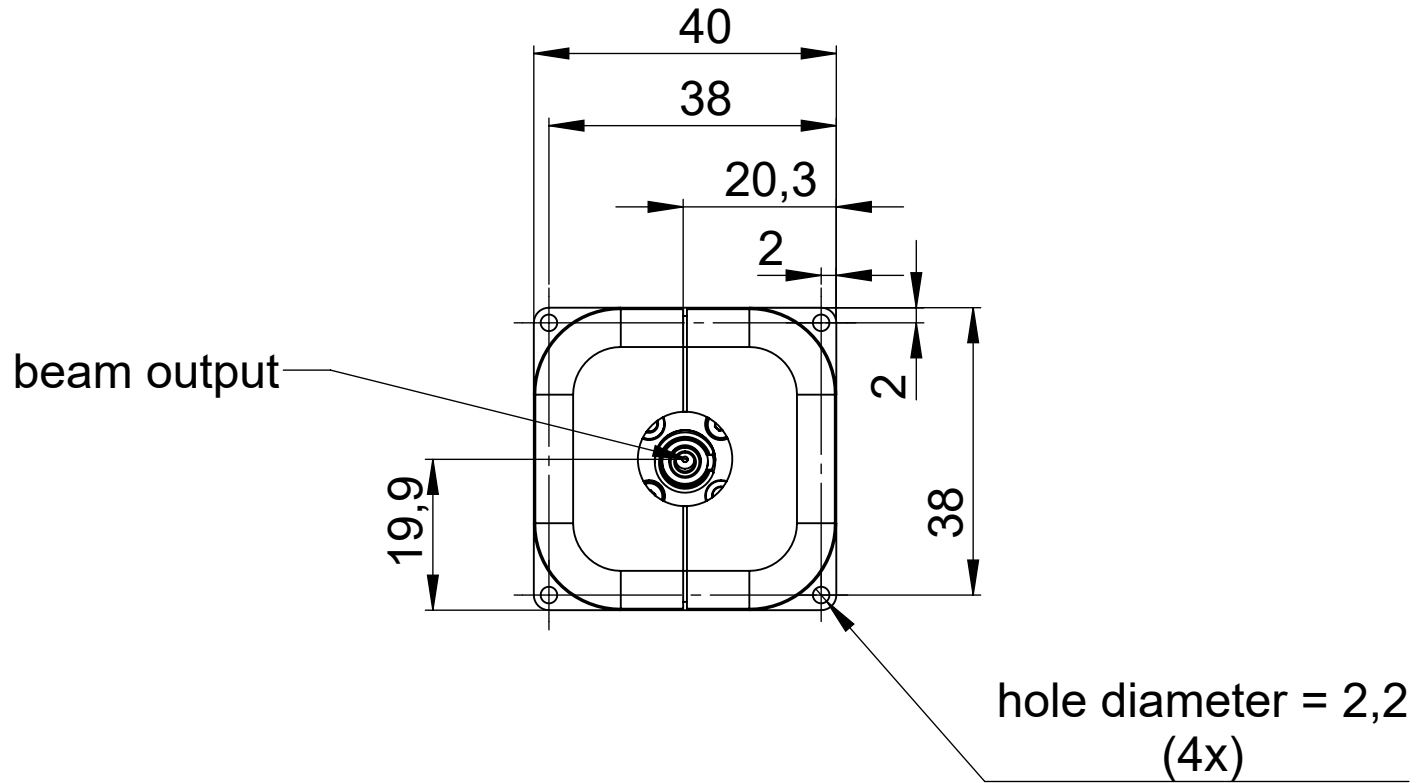

NOTE: This document is property of the company TOPTICA Photonics AG. All copyrights, trademarks, patents and other rights in connection herewith are expressly reserved to the company TOPTICA Photonics AG and no license is created hereby.

  TOPTICA Photonics AG Tel.: 089-85837-0 Lochhamer Schlag 19 Fax: 089-85837-200 82166 Gräfelfing Web: www.toptica.com	title		scale
	FiberDock		1:1
dimensions are in mm	general tolerance	projection	sheet
view FRONT	DIN ISO 2768 - mK		4/7
		date	
		28.03.24