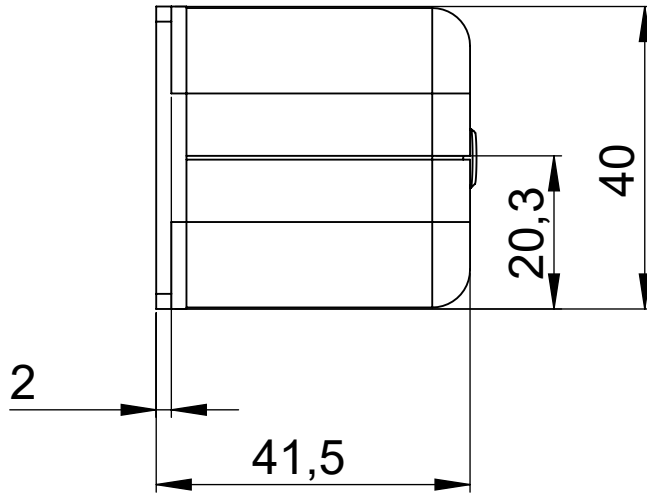

NOTE: This document is property of the company TOPTICA Photonics AG. All copyrights, trademarks, patents and other rights in connection herewith are expressly reserved to the company TOPTICA Photonics AG and no license is created hereby.

		title		scale
		FiberDock		1:1
TOPTICA Photonics AG Tel.: 089-85837-0 Lochamer Schlag 19 Fax: 089-85837-200 82166 Gräfelfing Web: www.toptica.com		general tolerance		format
dimensions are in mm view TOP		DIN ISO 2768 - mK		A4
		projection	date	sheet
			28.03.24	2/7