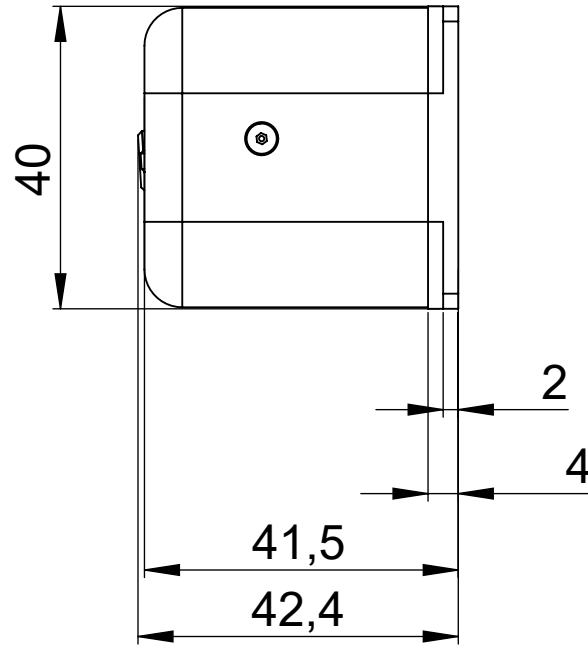

NOTE: This document is property of the company TOPTICA Photonics AG. All copyrights, trademarks, patents and other rights in connection herewith are expressly reserved to the company TOPTICA Photonics AG and no license is created hereby.

  TOPTICA Photonics AG Tel.: 089-85837-0 Lochhamer Schlag 19 Fax: 089-85837-200 82166 Gräfelfing Web: www.toptica.com	title		scale
	FiberDock		1:1
dimensions are in mm	general tolerance	projection	sheet
view LEFT	DIN ISO 2768 - mK		7/7
		date	
		28.03.24