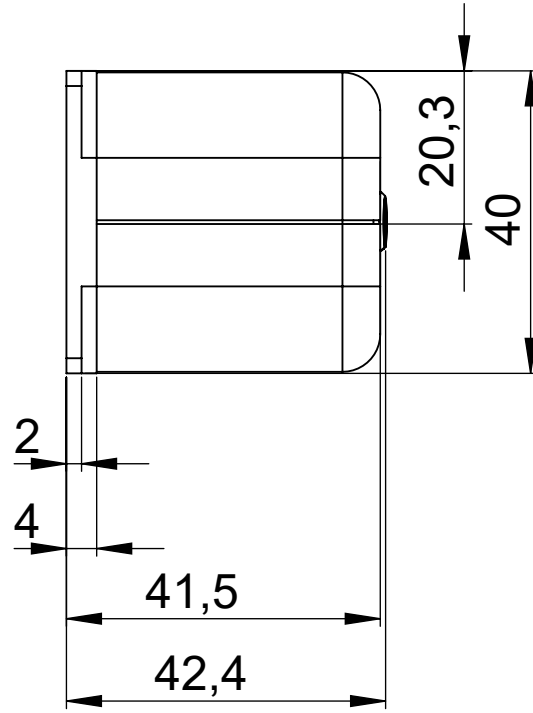

NOTE: This document is property of the company TOPTICA Photonics AG. All copyrights, trademarks, patents and other rights in connection herewith are expressly reserved to the company TOPTICA Photonics AG and no license is created hereby.

  TOPTICA Photonics AG Tel.: 089-85837-0 Lochhamer Schlag 19 Fax: 089-85837-200 82166 Gräfelfing Web: www.toptica.com	title		scale
	FiberDock		1:1
dimensions are in mm	general tolerance	projection	sheet
view BOTTOM	DIN ISO 2768 - mK		3/7
		date	
		28.03.24