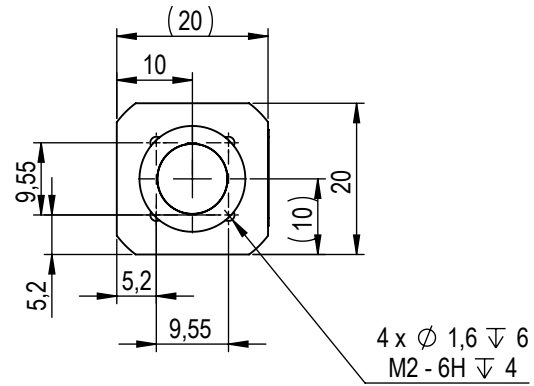

NOTE: This document is property of the company TOPTICA Photonics AG. All copyrights, trademarks, patents and other rights in connection herewith are expressly reserved to the company TOPTICA Photonics AG and no license is created hereby.

  TOPTICA Photonics AG Tel.: 089-85837-0 Lochamer Schlag 19 Fax: 089-85837-200 82166 Gräfelfing Web: www.toptica.com	title		scale
	FiberOut		1:1
dimensions are in mm	general tolerance	projection	sheet
view FRONT	DIN ISO 2768 - fH		date 03.04.24
			4/7