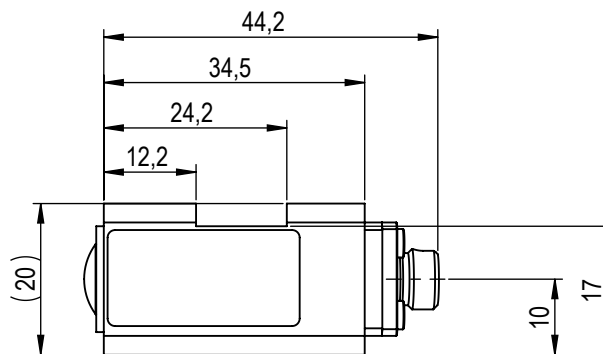

NOTE: This document is property of the company TOPTICA Photonics AG. All copyrights, trademarks, patents and other rights in connection herewith are expressly reserved to the company TOPTICA Photonics AG and no license is created hereby.

  TOPTICA Photonics AG Tel.: 089-85837-0 Lochhamer Schlag 19 Fax: 089-85837-200 82166 Gräfelfing Web: www.toptica.com	title		scale
	FiberOut		1:1
dimensions are in mm	general tolerance	projection	sheet
view RIGHT	DIN ISO 2768 - fH		date 03.04.24
			6/7