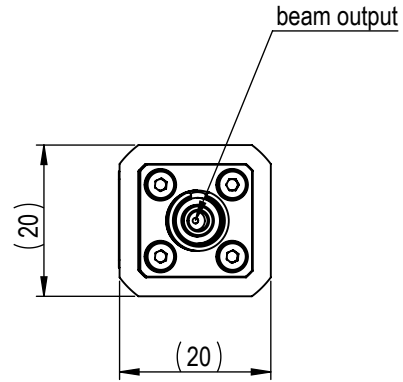

NOTE: This document is property of the company TOPTICA Photonics AG. All copyrights, trademarks, patents and other rights in connection herewith are expressly reserved to the company TOPTICA Photonics AG and no license is created hereby.

  TOPTICA Photonics AG Tel.: 089-85837-0 Lochamer Schlag 19 Fax: 089-85837-200 82166 Gräfelfing Web: www.toptica.com	title		scale
	FiberOut		1:1
dimensions are in mm	general tolerance	projection	date
view BACK	DIN ISO 2768 - fH		03.04.24
			sheet 5/7