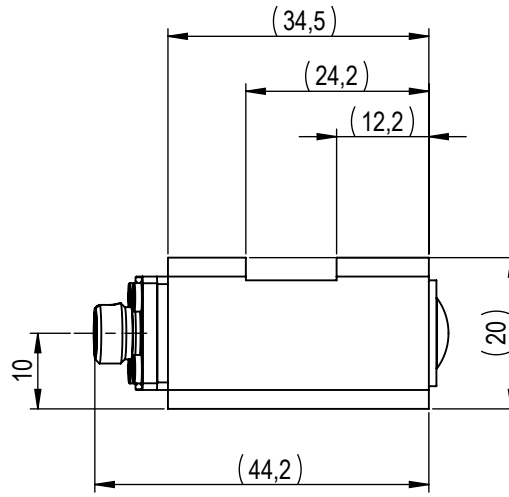

NOTE: This document is property of the company TOPTICA Photonics AG. All copyrights, trademarks, patents and other rights in connection herewith are expressly reserved to the company TOPTICA Photonics AG and no license is created hereby.

  TOPTICA Photonics AG Tel.: 089-85837-0 Lochhamer Schlag 19 Fax: 089-85837-200 82166 Gräfelfing Web: www.toptica.com	title		scale
	FiberOut		1:1
dimensions are in mm	general tolerance	projection	sheet
view LEFT	DIN ISO 2768 - fH		7/7
		date	
		03.04.24