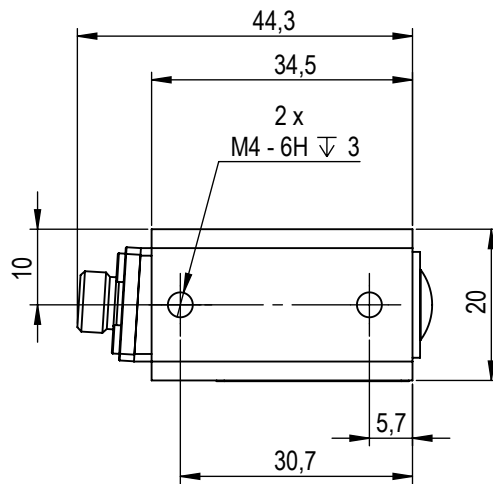

NOTE: This document is property of the company TOPTICA Photonics AG. All copyrights, trademarks, patents and other rights in connection herewith are expressly reserved to the company TOPTICA Photonics AG and no license is created hereby.

  TOPTICA Photonics AG Tel.: 089-85837-0 Lochhamer Schlag 19 Fax: 089-85837-200 82166 Gräfelfing Web: www.toptica.com	title		scale
	FiberOut		1:1
dimensions are in mm	general tolerance	projection	sheet
view BOTTOM	DIN ISO 2768 - fH		3/7
		date	
		03.04.24