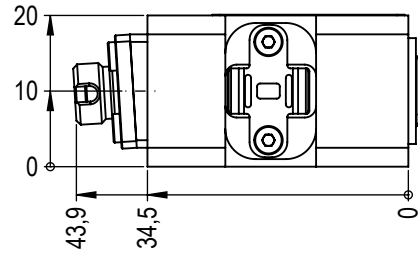

NOTE: This document is property of the company TOPTICA Photonics AG. All copyrights, trademarks, patents and other rights in connection herewith are expressly reserved to the company TOPTICA Photonics AG and no license is created hereby.

  TOPTICA Photonics AG Tel.: 089-85837-0 Lochhamer Schlag 19 Fax: 089-85837-200 82166 Gräfelfing Web: www.toptica.com	title		scale
	FiberOut		1:1
dimensions are in mm	general tolerance	projection	sheet
view TOP	DIN ISO 2768 - fH		date 03.04.24
			2/7