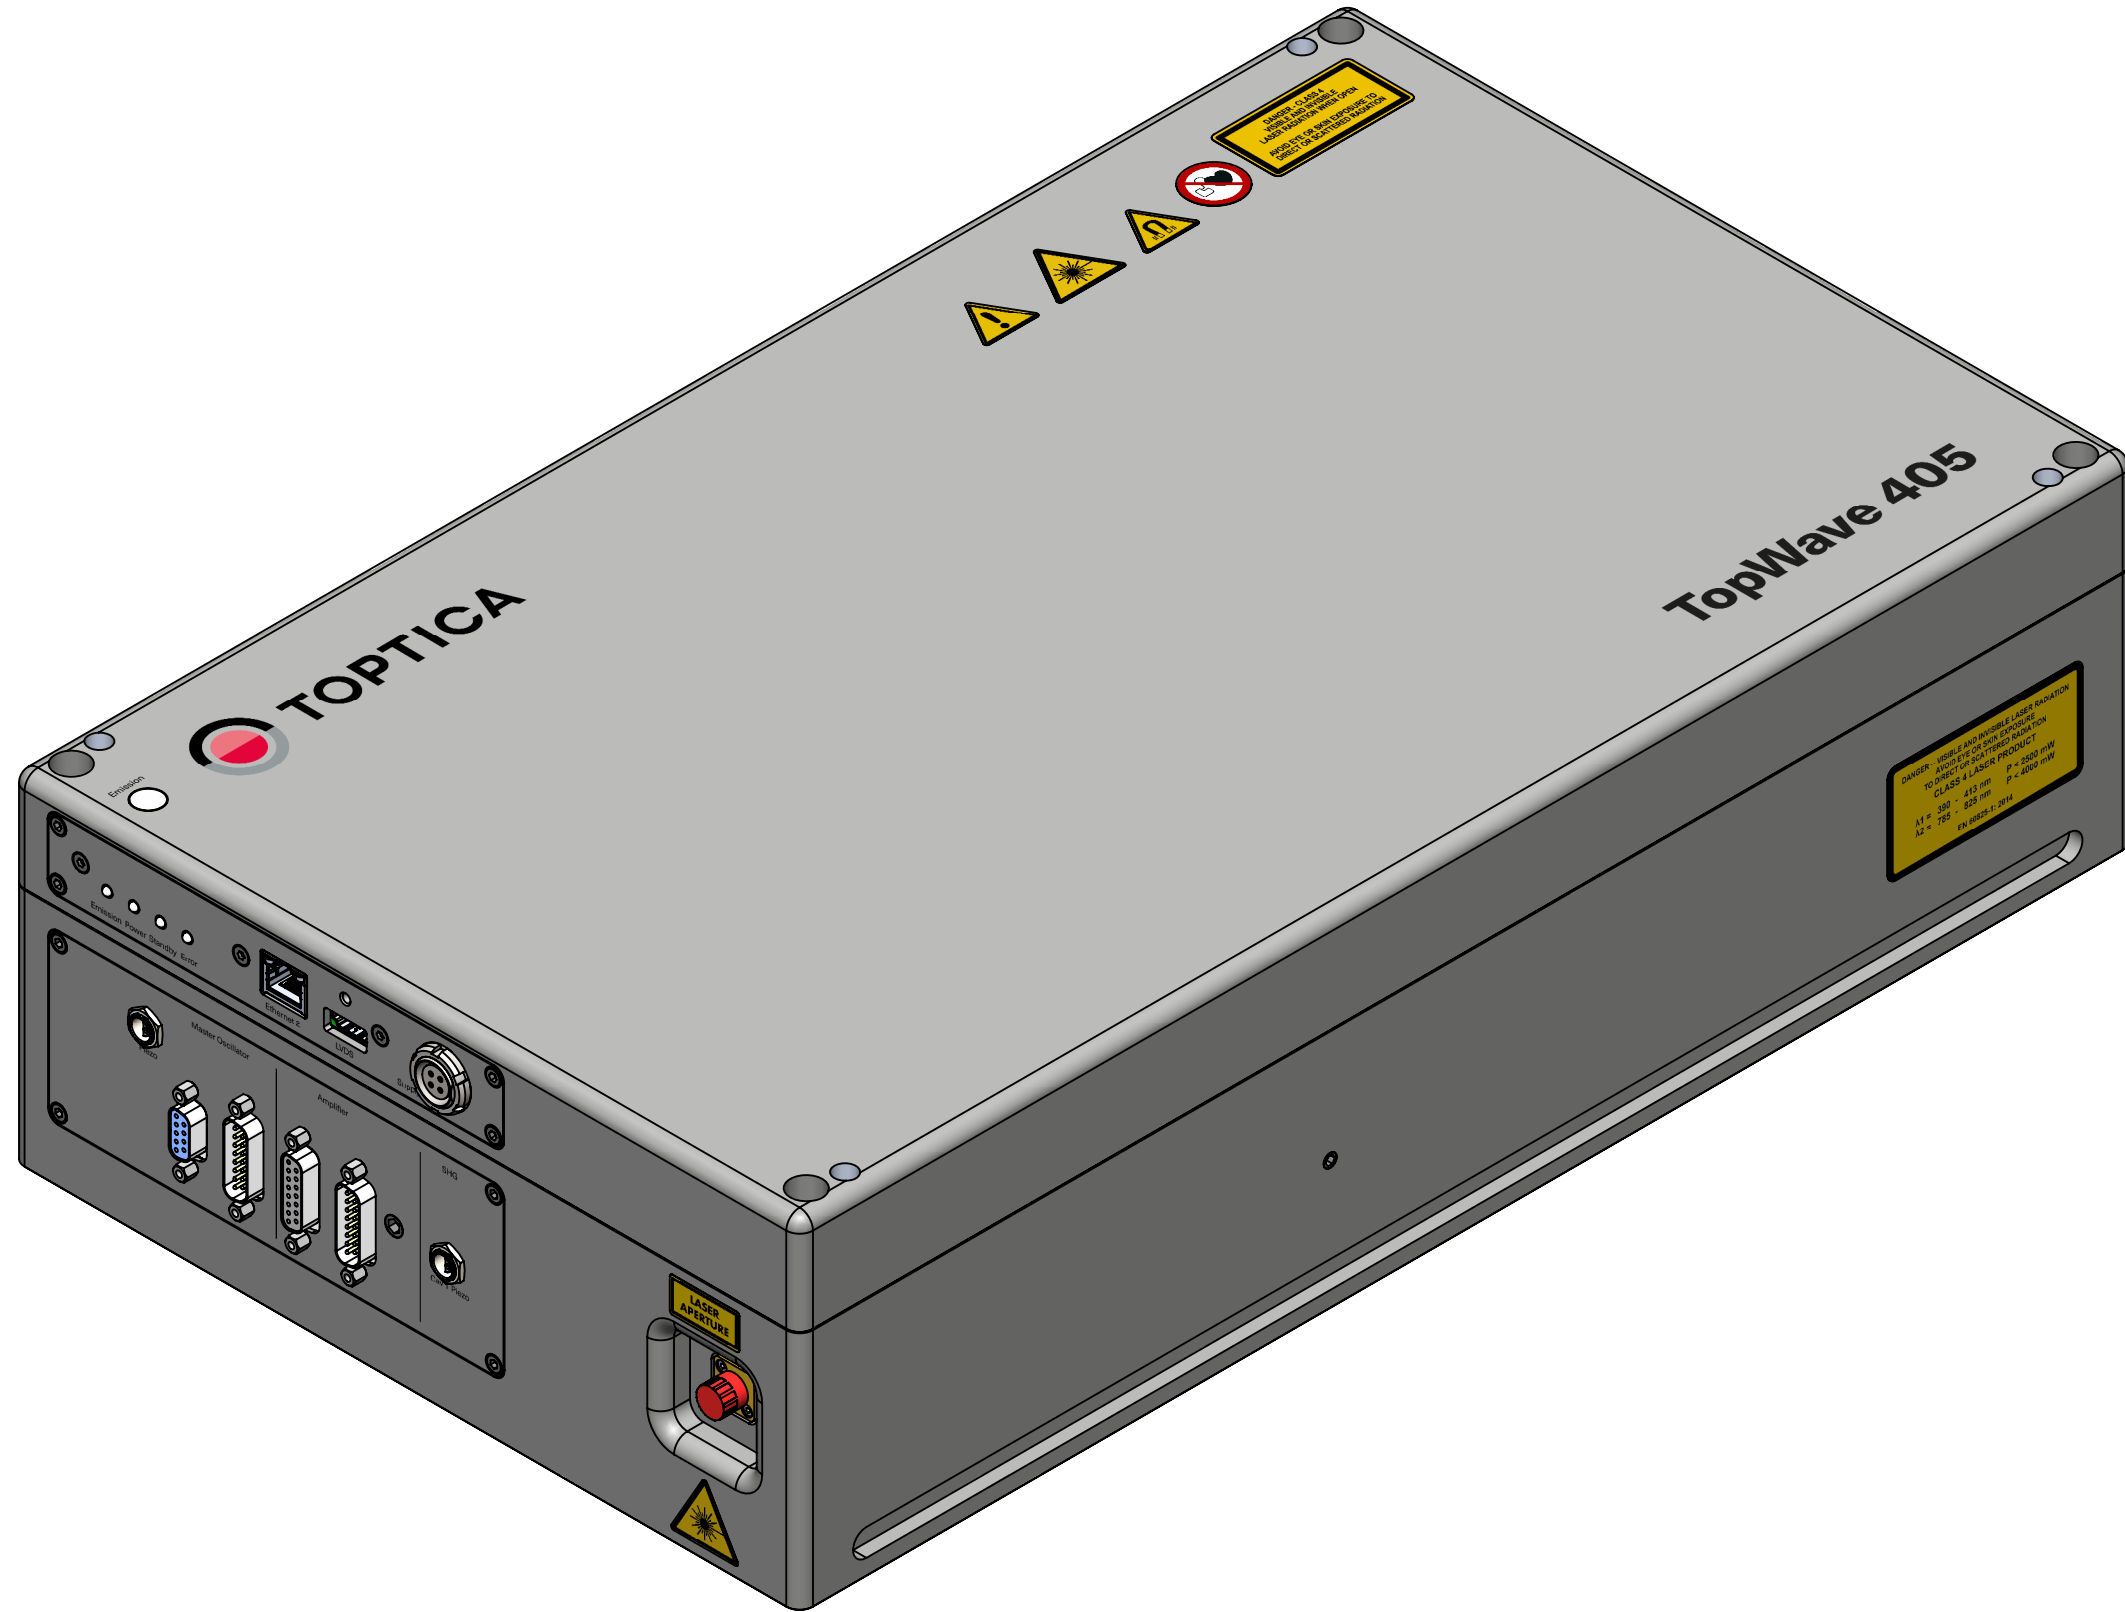

NOTE: This document is property of the company TOPTICA Photonics AG. All copyrights, trademarks, patents and other rights in connection herewith are expressly reserved to the company TOPTICA Photonics AG and no license is created hereby.

		title		scale
		TopWave 405 laser head		1:2
TOPTICA Photonics AG Tel.: 089-85837-0 Lochhamer Schlag 19 Fax: 089-85837-200 82166 Grafelfing Web: www.toptica.com		format		A3
dimensions are in mm	general tolerance	projection	date	sheet
view ISO 2	DIN ISO 2768 - fH		25.03.24	2/10