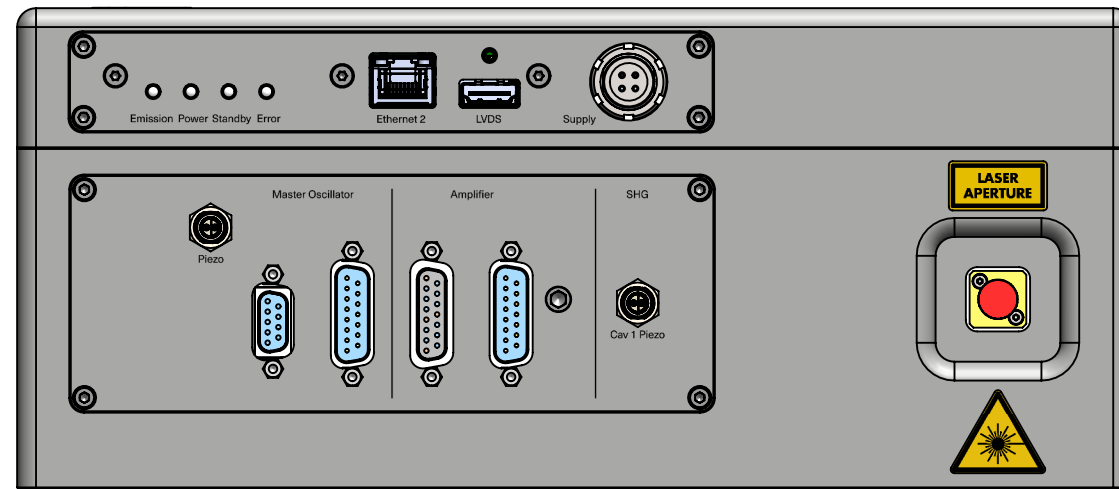

NOTE: This document is property of the company TOPTICA Photonics AG. All copyrights, trademarks, patents and other rights in connection herewith are expressly reserved to the company TOPTICA Photonics AG and no license is created hereby.

	title		scale
	TopWave 405 laser head		1:2
TOPTICA Photonics AG Tel.: 089-85837-0 Lochhamer Schlag 19 Fax.: 089-85837-200 82166 Grafelfing Web: www.toptica.com	general tolerance	projection	format
dimensions are in mm view BACK	DIN ISO 2768 - fH		A3
		date	sheet
		25.03.24	6/10