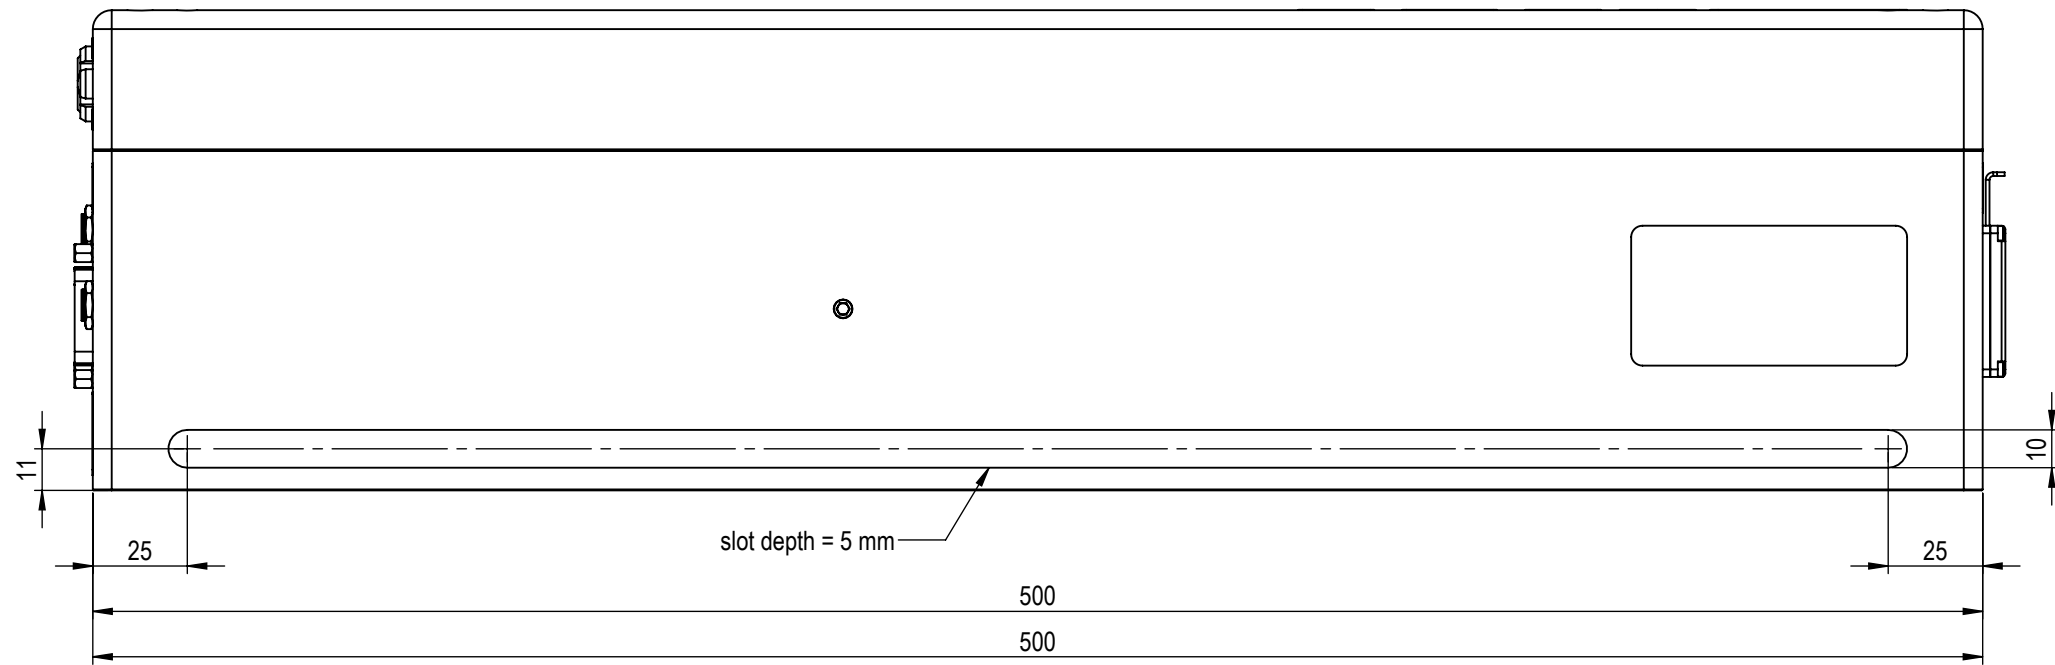

NOTE: This document is property of the company TOPTICA Photonics AG. All copyrights, trademarks, patents and other rights in connection herewith are expressly reserved to the company TOPTICA Photonics AG and no license is created hereby.

	title		scale
	TopWave 405 laser head		1:2
TOPTICA Photonics AG Tel.: 089-85837-0 Lochhamer Schlag 19 Fax.: 089-85837-200 82166 Grafelfing Web: www.toptica.com	general tolerance	projection	format
dimensions are in mm view LEFT	DIN ISO 2768 - fH		A3
		date	sheet
		25.03.24	4/10