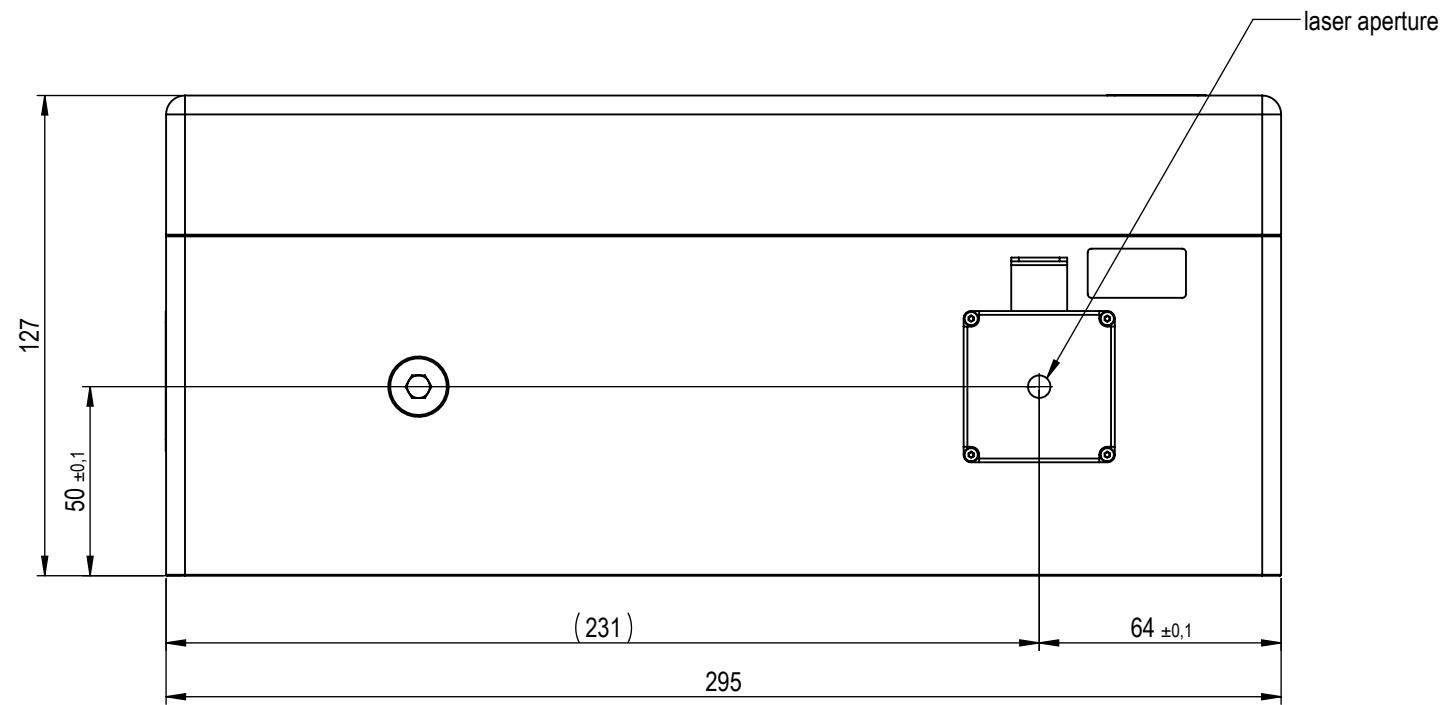

NOTE: This document is property of the company TOPTICA Photonics AG. All copyrights, trademarks, patents and other rights in connection herewith are expressly reserved to the company TOPTICA Photonics AG and no license is created hereby.

	title		scale
	TopWave 405 laser head		1:2
TOPTICA Photonics AG Tel.: 089-85837-0 Lochhamer Schlag 19 Fax.: 089-85837-200 82166 Grafelfing Web: www.toptica.com	general tolerance	projection	format
dimensions are in mm view FRONT	DIN ISO 2768 - fH		A3
		date	sheet
		25.03.24	3/10