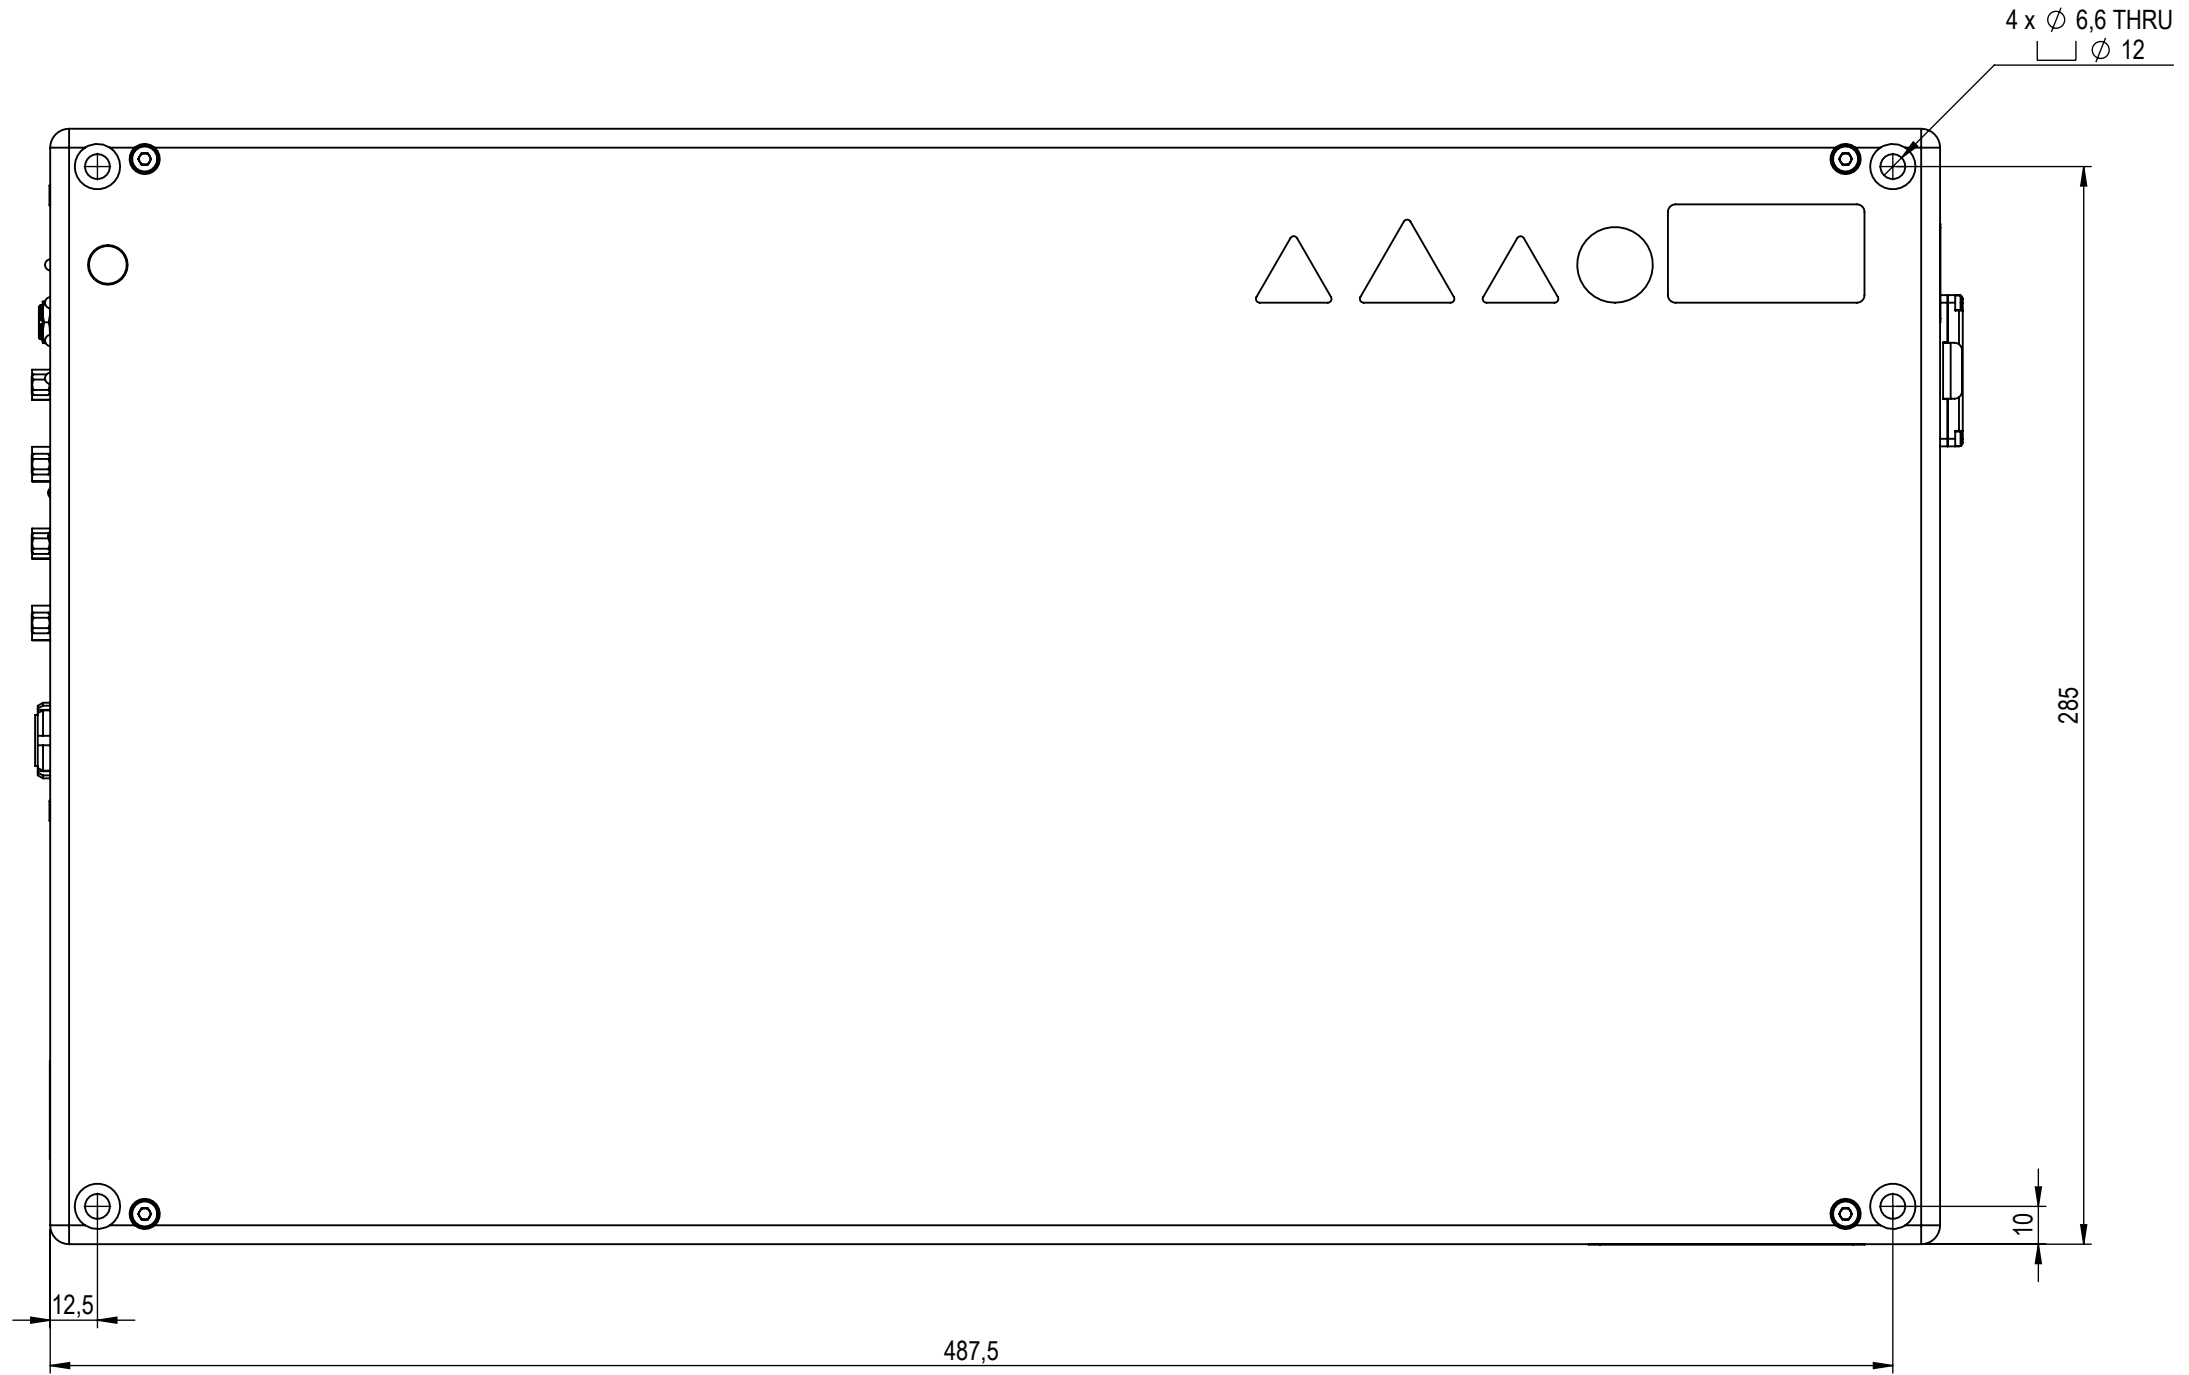

NOTE: This document is property of the company TOPTICA Photonics AG. All copyrights, trademarks, patents and other rights in connection herewith are expressly reserved to the company TOPTICA Photonics AG and no license is created hereby.

	title		scale
	TopWave 405 laser head		1:2
TOPTICA Photonics AG Tel.: 089-85837-0 Lochhamer Schlag 19 Fax.: 089-85837-200 82166 Grafelfing Web: www.toptica.com	dimensions are in mm	general tolerance	format
view TOP	DIN ISO 2768 - fH	projection	A3
		date 25.03.24	sheet 8/10