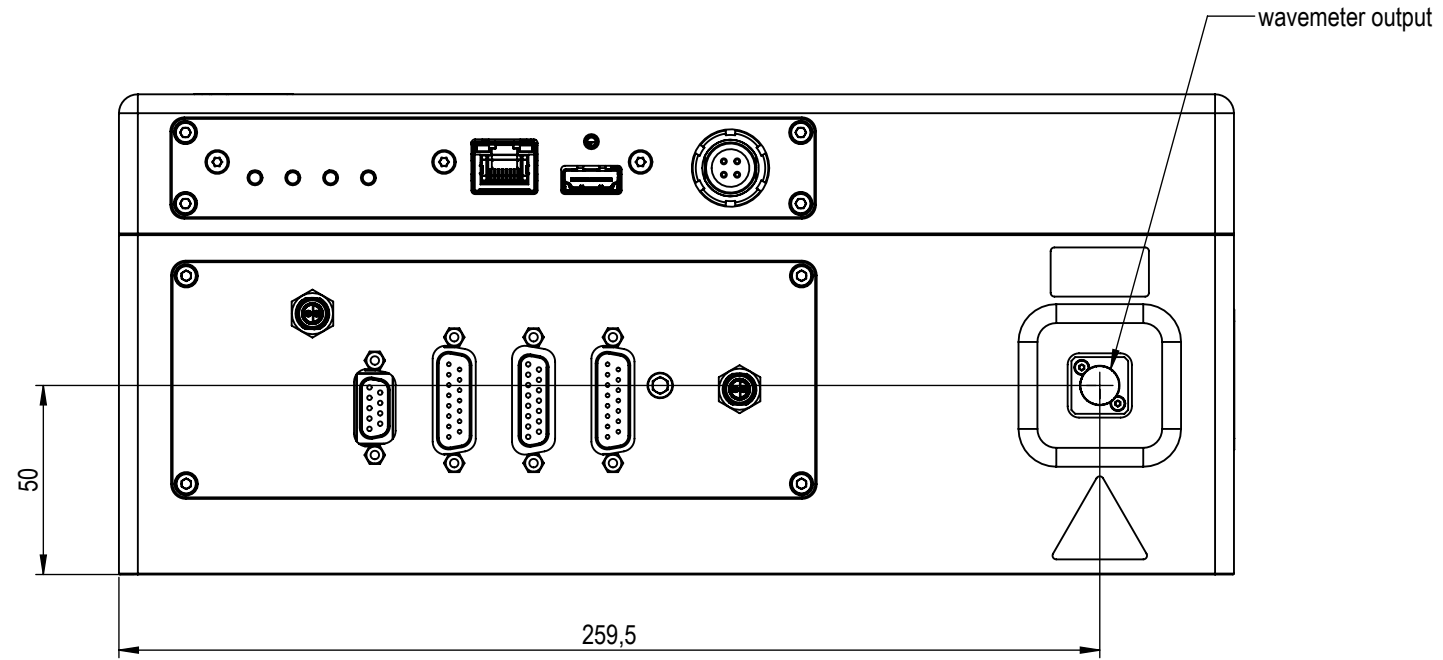

NOTE: This document is property of the company TOPTICA Photonics AG. All copyrights, trademarks, patents and other rights in connection herewith are expressly reserved to the company TOPTICA Photonics AG and no license is created hereby.

	title		scale
	TopWave 405 laser head		1:2
TOPTICA Photonics AG Tel.: 089-85837-0 Lochhamer Schlag 19 Fax.: 089-85837-200 82166 Grafelfing Web: www.toptica.com	general tolerance	projection	format
dimensions are in mm view BACK	DIN ISO 2768 - fH		A3
		date	sheet
		25.03.24	5/10