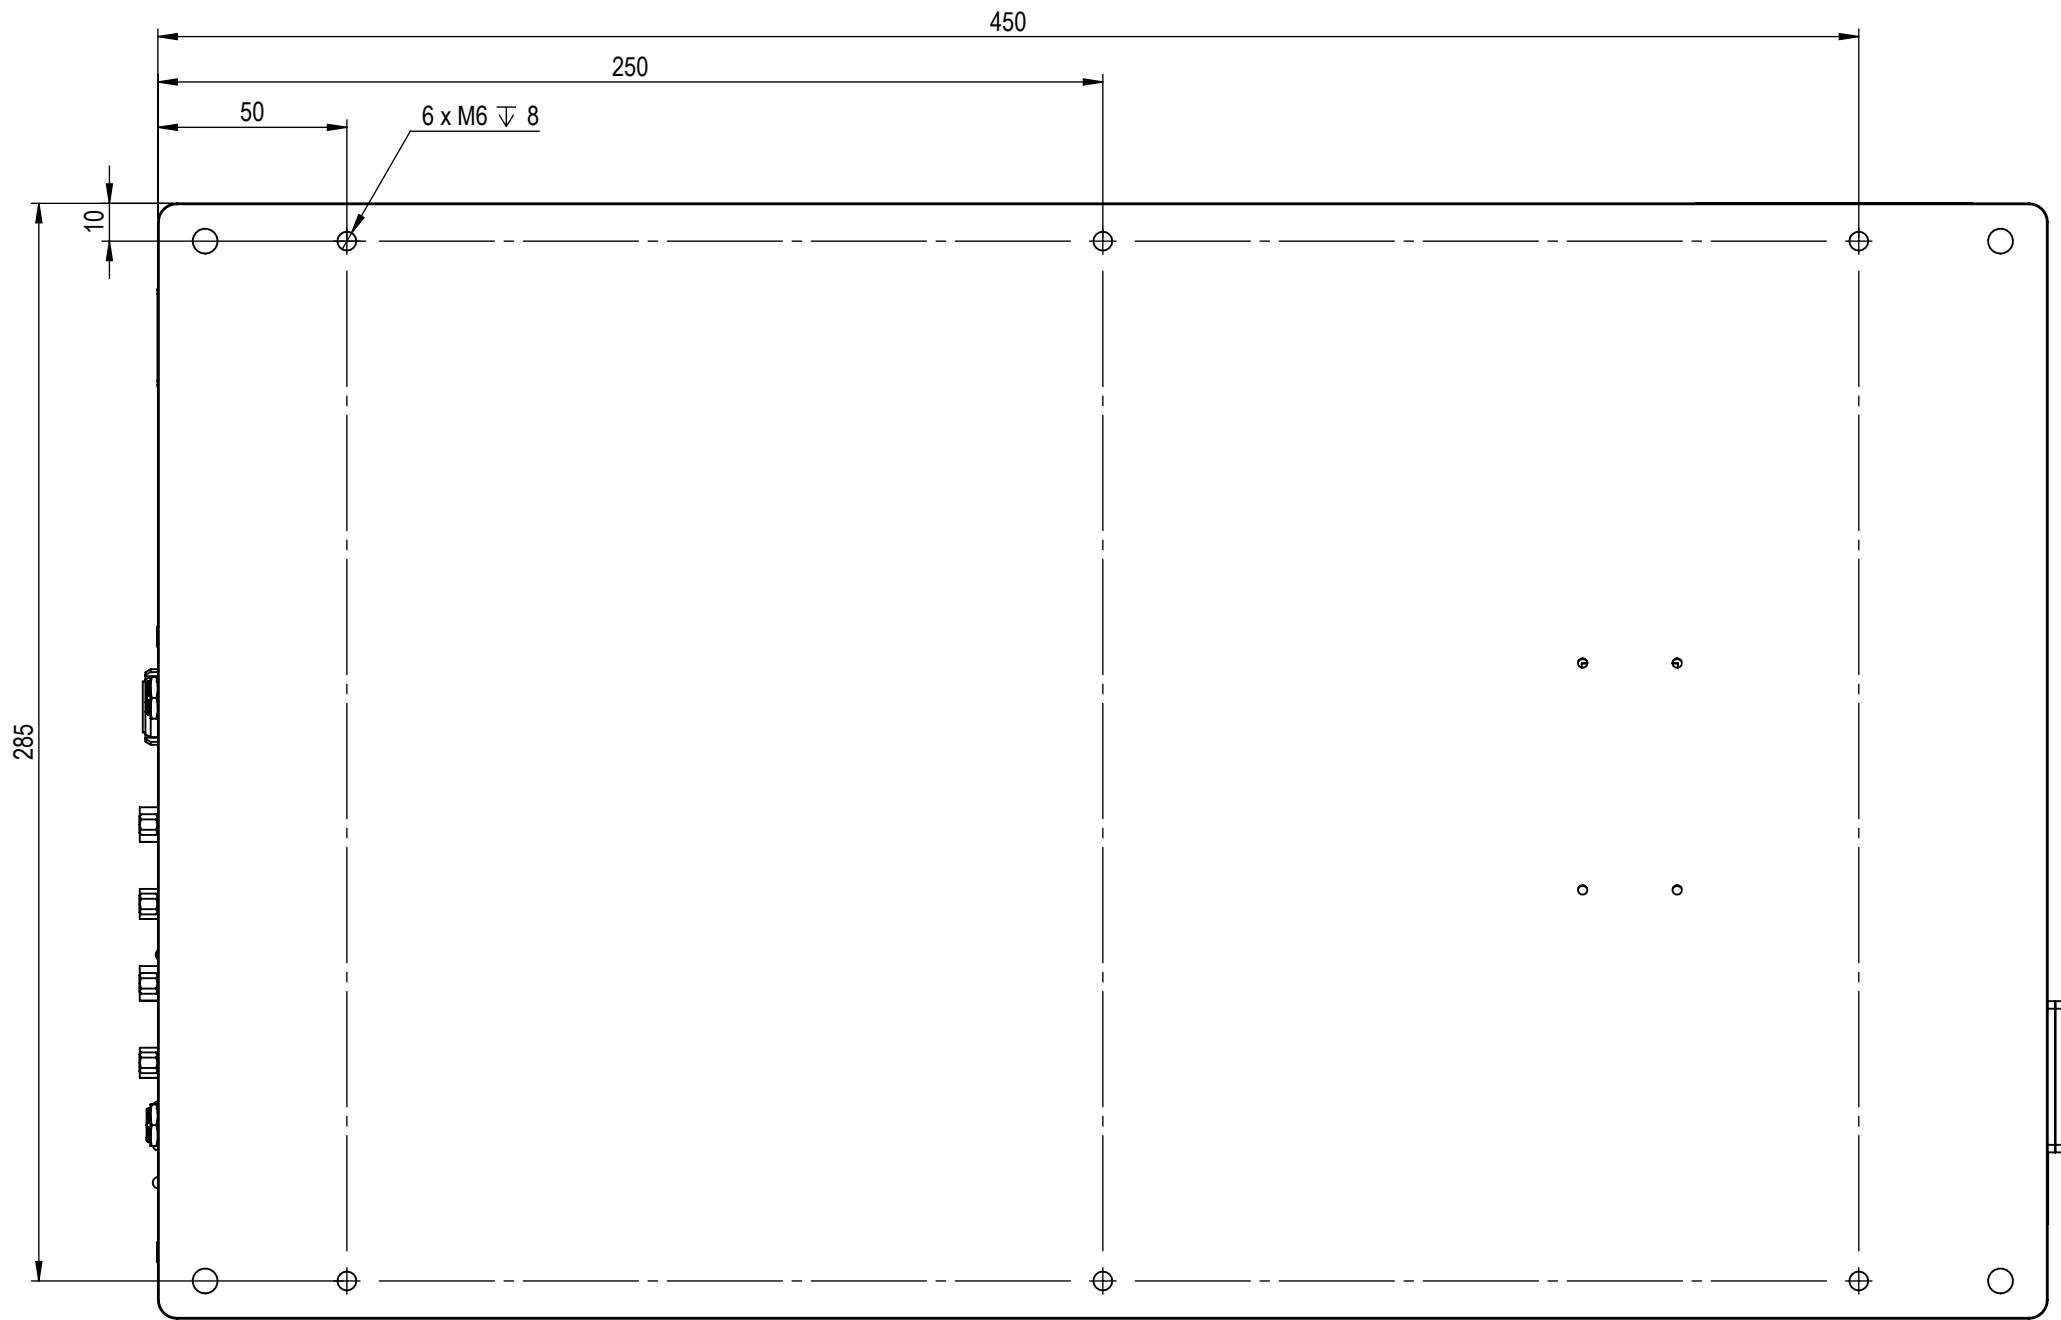

NOTE: This document is property of the company TOPTICA Photonics AG. All copyrights, trademarks, patents and other rights in connection herewith are expressly reserved to the company TOPTICA Photonics AG and no license is created hereby.

	title		scale
	TopWave 405 laser head		1:2
TOPTICA Photonics AG Tel.: 089-85837-0 Lochhamer Schlag 19 Fax.: 089-85837-200 82166 Grafelfing Web: www.toptica.com	general tolerance	projection	format
dimensions are in mm view BOTTOM	DIN ISO 2768 - fH		A3
		date	sheet
		25.03.24	10/10