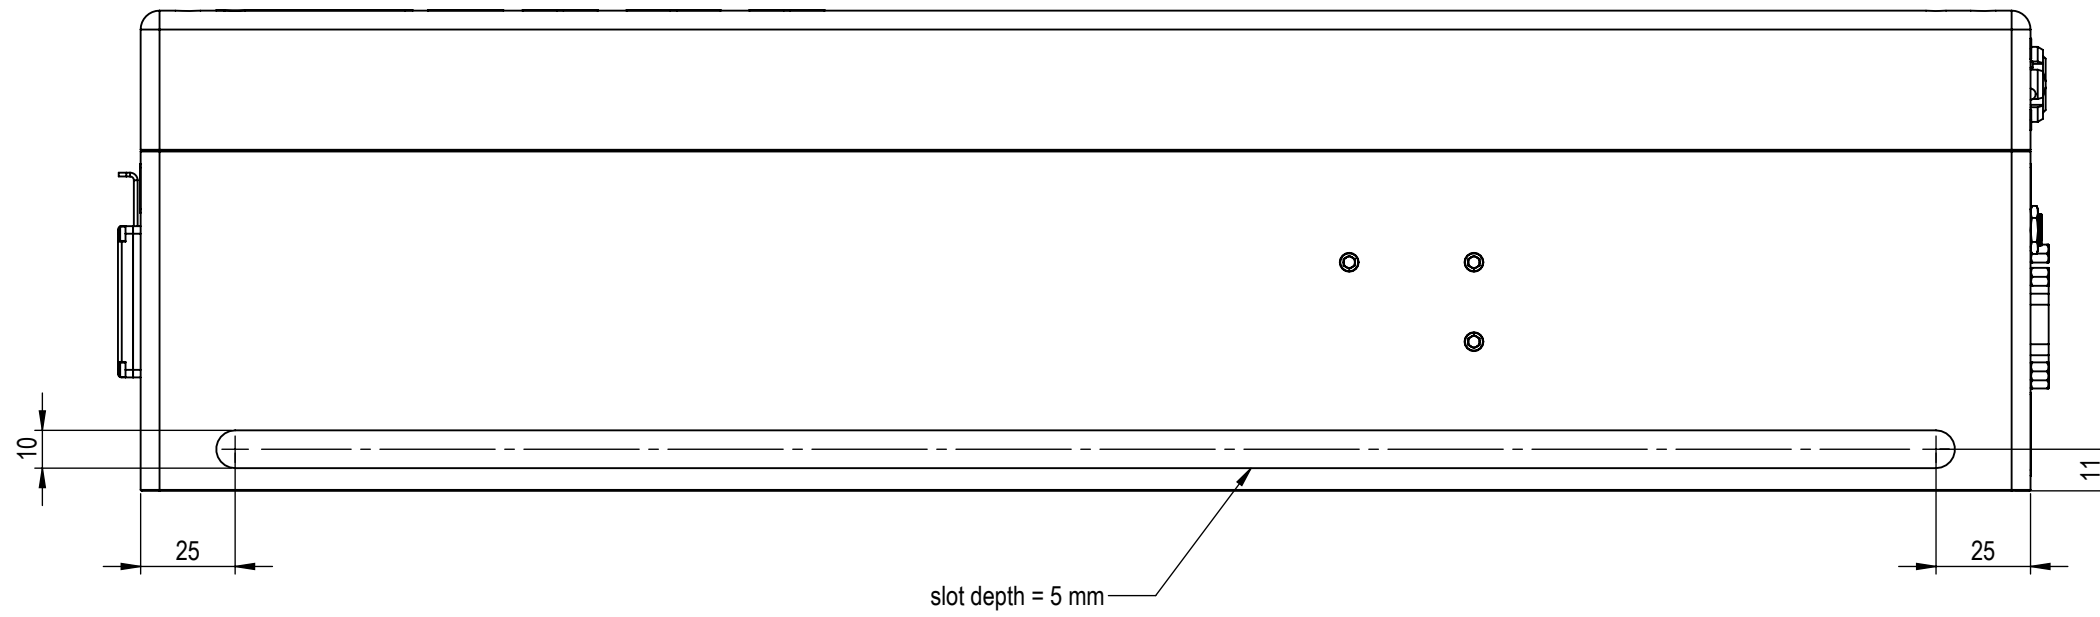

NOTE: This document is property of the company TOPTICA Photonics AG. All copyrights, trademarks, patents and other rights in connection herewith are expressly reserved to the company TOPTICA Photonics AG and no license is created hereby.

	title		scale
	TopWave 405 laser head		1:2
TOPTICA Photonics AG Tel.: 089-85837-0 Lochhamer Schlag 19 Fax.: 089-85837-200 82166 Grafelfing Web: www.toptica.com	general tolerance	projection	format
dimensions are in mm view RIGHT	DIN ISO 2768 - fH		A3
		date	sheet
		25.03,24	7/10